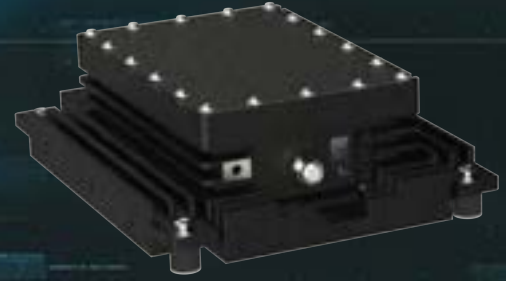

ELECTRONIC WARFARE

DUET XL

DUET XL is a networked jammer that actively disrupts the control signal between the drone and its operator. With its ruggedized design, it withstands the vibration and shock of military vehicles as well as hard environmental conditions such as dust, salt, and solar radiation. Used either autonomously or manually, DUET XL works with both CADENCE and CADENCE XL drone detectors, automatically jamming drone control signals once they are detected.

Combine with other IXI EW products for a complete system

DUET XL easily integrates with CADENCE & CADENCE XL

Technical Specifications

► CONFIGURATION

Weight	1500 GRAMS
Dimensions	H:2.5x W:4.8x D:6.9 inches
Color	Black

► OVERVIEW

- Ruggedized for use on military and civilian vehicles
- Smart jamming with only a few Watt output power
- Easy integrates with other systems